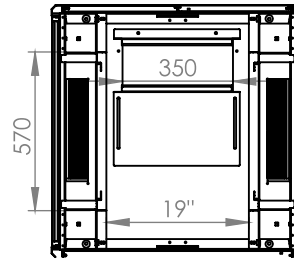

DYNAMIC SERVER CABINET

Technical Drawing

Top View

Bottom View

Front Door
Opening Angle

Top Inside View

Front View

Side View

Rear View

Dimensions in
Width & Height

Note: Castors shown fitted for illustration only.

Part Number

Item Code	Manufacturer Code	Product Description	Height	Width	Depth
824371	LN-FS36U8080-BL-251-S	19" Server Cabinet	36U	800mm	800mm

DYNAMIC SERVER CABINET

Technical Drawing