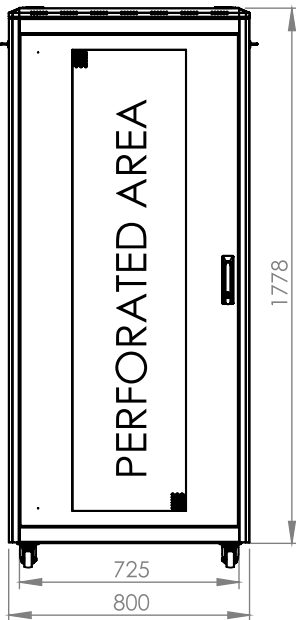

DYNAMIC SERVER CABINET

Technical Drawing

Top View

Bottom View

Front Door
Opening Angle

Top Inside View

Front View

Side View

Rear View

Dimensions in
Width & Height

Note: Castors shown fitted for illustration only.

Part Number

Item Code	Manufacturer Code	Product Description	Height	Width	Depth
824371	LN-FS36U8080-BL-251-S	19" Server Cabinet	36U	800mm	800mm

DYNAMIC SERVER CABINET

Technical Drawing