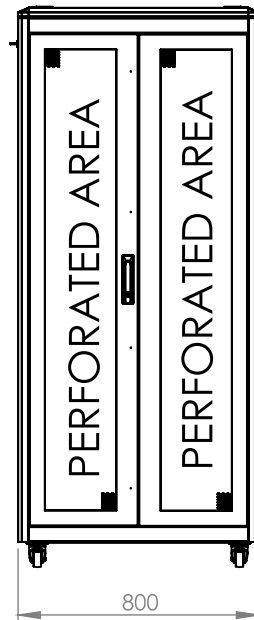

DYNAMIC SERVER CABINET

Technical Drawing

Top View

Bottom View

Front Door
Opening Angle

Top Inside View

Front View

Side View

Rear View

Dimensions in
Width & Height

Note: Castors shown fitted for illustration only.

Part Number

Item Code	Manufacturer Code	Product Description	Height	Width	Depth
824371	LN-FS36U8080-BL-251-S	19" Server Cabinet	36U	800mm	800mm

DYNAMIC SERVER CABINET

Technical Drawing