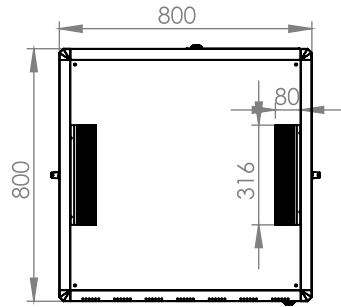

DYNAMIC SERVER CABINET

Technical Drawing

Top View

Bottom View

Front Door
Opening Angle

Top Inside View

Front View

Side View

Rear View

Dimensions in
Width & Height

Note: Castors shown fitted for illustration only.

Part Number

Item Code	Manufacturer Code	Product Description	Height	Width	Depth
824371	LN-FS36U8080-BL-251-S	19" Server Cabinet	36U	800mm	800mm

DYNAMIC SERVER CABINET

Technical Drawing