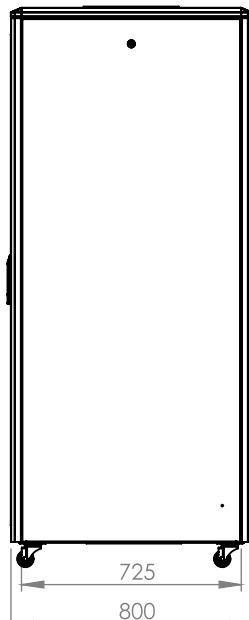

DYNAMIC SERVER CABINET

Technical Drawing

Top View

Bottom View

Front Door
Opening Angle

Top Inside View

Front View

Side View

Rear View

Dimensions in
Width & Height

Note: Castors shown fitted for illustration only.

Part Number

Item Code	Manufacturer Code	Product Description	Height	Width	Depth
824371	LN-FS36U8080-BL-251-S	19" Server Cabinet	36U	800mm	800mm

DYNAMIC SERVER CABINET

Technical Drawing