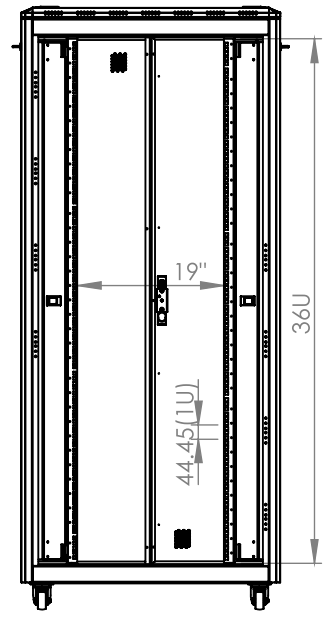

DYNAMIC SERVER CABINET

Technical Drawing

Top View

Bottom View

Front Door
Opening Angle

Top Inside View

Front View

Side View

Rear View

Dimensions in
Width & Height

Note: Castors shown fitted for illustration only.

Part Number

Item Code	Manufacturer Code	Product Description	Height	Width	Depth
824371	LN-FS36U8080-BL-251-S	19" Server Cabinet	36U	800mm	800mm

DYNAMIC SERVER CABINET

Technical Drawing